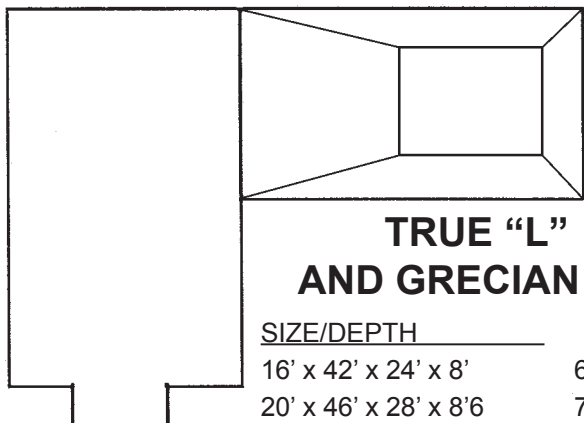

ROMAN END

GRECIAN

CYPRESS®/OASIS

SIZE/DEPTH	PRICE
18' x 37'2 x 8'	60,600.00
20' x 41'2 x 8'6	69,500.00

SIZE/DEPTH	PRICE
14'6 x 28'6 x 6'	46,200.00
16'6 x 32'6 x 8'	49,900.00
16'6 x 36'6 x 8'	53,500.00
18' x 38' x 8'	55,900.00
20' x 40' x 8'	59,400.00
24' x 44' x 8'6	67,700.00

SIZE/DEPTH	PRICE
16' x 34'	57,200.00
18' x 36'	62,700.00
20' x 40'	69,900.00

**TRUE "L"
AND GRECIAN "L"**

SIZE/DEPTH	PRICE
16' x 42' x 24' x 8'	62,700.00
20' x 46' x 28' x 8'6	74,800.00

LAZY "L"

SIZE/DEPTH	PRICE
16' x 37' x 45' x 8'	62,700.00
18' x 37' x 46' x 8'	67,700.00
20' x 38' x 48' x 8'	71,800.00