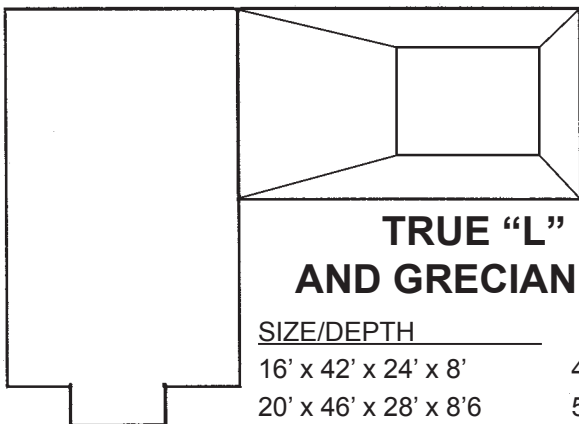

CYPRESS®/OASIS

SIZE/DEPTH	PRICE
16' x 34'	42,100.00
18' x 36'	46,300.00
20' x 40'	52,400.00

LAZY "L"

SIZE/DEPTH	PRICE
16' x 37' x 45' x 8'	48,300.00
18' x 37' x 46' x 8'	52,200.00
20' x 38' x 48' x 8'	55,300.00

2' RADIUS RECTANGLES

SIZE/DEPTH	PRICE	SIZE/DEPTH	PRICE
12' x 24' x 5'	33,900.00	18' x 36' x 8'	44,250.00
14' x 28' x 6'	34,900.00	20' x 40' x 8'6	48,900.00
16' x 32' x 8'	39,200.00	25' x 50' x 8'6	65,900.00

ROMAN END

SIZE/DEPTH	PRICE
18' x 37'2 x 8'	46,300.00
20' x 41'2 x 8'6	53,400.00

**TRUE "L"
AND GRECIAN "L"**

SIZE/DEPTH	PRICE
16' x 42' x 24' x 8'	48,300.00
20' x 46' x 28' x 8'6	57,700.00

4' RADIUS RECTANGLES

SIZE/DEPTH	PRICE	SIZE/DEPTH	PRICE
12' x 24' x 5'	32,900.00	18' x 36' x 8'	43,100.00
14' x 28' x 6'	34,100.00	20' x 40' x 8'6	48,300.00
16' x 32' x 8'	38,460.00	25' x 50' x 8'6	64,700.00

GRECIAN

SIZE/DEPTH	PRICE
14'6 x 28'6 x 6'	34,100.00
16'6 x 32'6 x 8'	38,460.00
16'6 x 36'6 x 8'	41,100.00
18' x 38' x 8'	43,100.00
20' x 40' x 8'	45,800.00
24' x 44' x 8'6	52,200.00