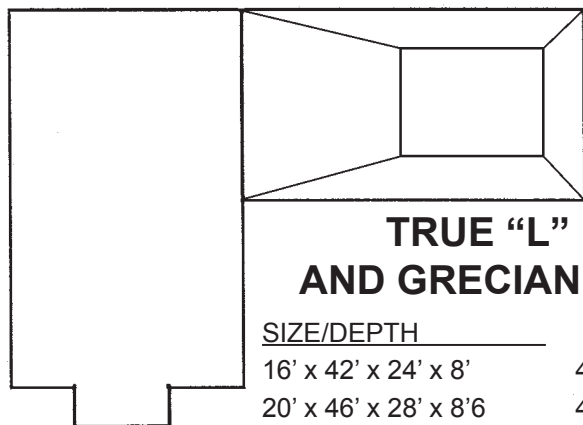

CYPRESS®/OASIS

SIZE/DEPTH	PRICE
16' x 34'	35,600.00
18' x 36'	39,200.00
20' x 40'	44,400.00

LAZY "L"

SIZE/DEPTH	PRICE
16' x 37' x 45' x 8'	40,900.00
18' x 37' x 46' x 8'	44,200.00
20' x 38' x 48' x 8'	46,800.00

2' RADIUS RECTANGLES

SIZE/DEPTH	PRICE	SIZE/DEPTH	PRICE
12' x 24' x 5'	28,700.00	18' x 36' x 8'	37,500.00
14' x 28' x 6'	29,500.00	20' x 40' x 8'6	41,500.00
16' x 32' x 8'	33,200.00	25' x 50' x 8'6	55,600.00

ROMAN END

SIZE/DEPTH	PRICE
18' x 37'2 x 8'	39,200.00
20' x 41'2 x 8'6	45,200.00

**TRUE "L"
AND GRECIAN "L"**

SIZE/DEPTH	PRICE
16' x 42' x 24' x 8'	40,900.00
20' x 46' x 28' x 8'6	48,900.00

4' RADIUS RECTANGLES

SIZE/DEPTH	PRICE	SIZE/DEPTH	PRICE
12' x 24' x 5'	27,900.00	18' x 36' x 8'	36,500.00
14' x 28' x 6'	28,900.00	20' x 40' x 8'6	40,900.00
16' x 32' x 8'	32,600.00	25' x 50' x 8'6	54,800.00

GRECIAN

SIZE/DEPTH	PRICE
14'6 x 28'6 x 6'	28,900.00
16'6 x 32'6 x 8'	32,600.00
16'6 x 36'6 x 8'	34,800.00
18' x 38' x 8'	36,500.00
20' x 40' x 8'	38,800.00
24' x 44' x 8'6	44,200.00