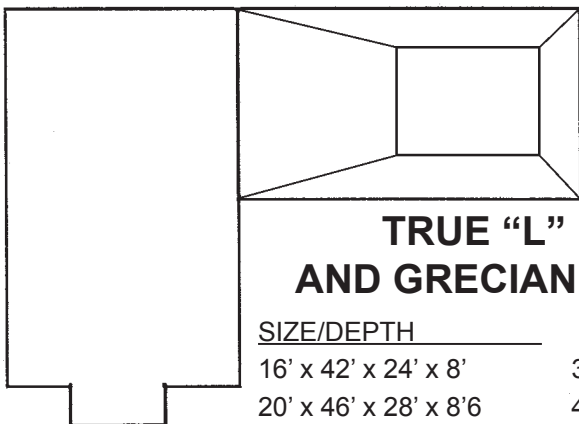

CYPRESS®/OASIS

SIZE/DEPTH	PRICE
16' x 34'	32,100.00
18' x 36'	35,600.00
20' x 40'	40,400.00

LAZY "L"

SIZE/DEPTH	PRICE
16' x 37' x 45' x 8'	37,200.00
18' x 37' x 46' x 8'	40,200.00
20' x 38' x 48' x 8'	42,600.00

2' RADIUS RECTANGLES

SIZE/DEPTH	PRICE	SIZE/DEPTH	PRICE
12' x 24' x 5'	26,100.00	18' x 36' x 8'	34,100.00
14' x 28' x 6'	26,800.00	20' x 40' x 8'6	37,700.00
16' x 32' x 8'	30,100.00	25' x 50' x 8'6	50,600.00

ROMAN END

SIZE/DEPTH	PRICE
18' x 37'2 x 8'	35,600.00
20' x 41'2 x 8'6	41,100.00

**TRUE "L"
AND GRECIAN "L"**

SIZE/DEPTH	PRICE
16' x 42' x 24' x 8'	37,200.00
20' x 46' x 28' x 8'6	44,500.00

4' RADIUS RECTANGLES

SIZE/DEPTH	PRICE	SIZE/DEPTH	PRICE
12' x 24' x 5'	25,400.00	18' x 36' x 8'	33,200.00
14' x 28' x 6'	26,300.00	20' x 40' x 8'6	37,200.00
16' x 32' x 8'	29,690.00	25' x 50' x 8'6	49,900.00

GRECIAN

SIZE/DEPTH	PRICE
14'6 x 28'6 x 6'	26,300.00
16'6 x 32'6 x 8'	29,700.00
16'6 x 36'6 x 8'	31,600.00
18' x 38' x 8'	33,200.00
20' x 40' x 8'	35,300.00
24' x 44' x 8'6	40,200.00