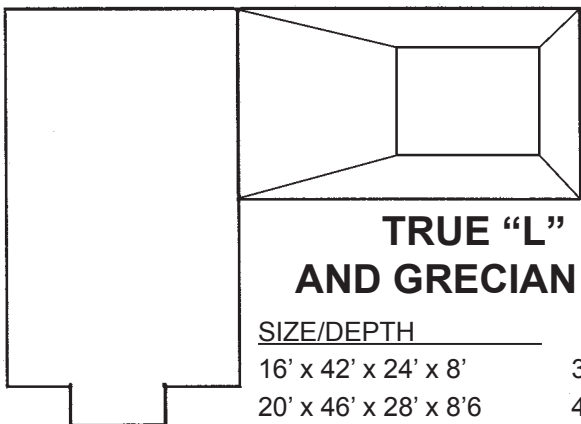

**CYPRESS®/OASIS**

SIZE/DEPTH	PRICE
16' x 34'	29,700.00
18' x 36'	32,990.00
20' x 40'	37,400.00

**LAZY "L"**

SIZE/DEPTH	PRICE
16' x 37' x 45' x 8'	34,400.00
18' x 37' x 46' x 8'	37,200.00
20' x 38' x 48' x 8'	39,500.00

**2' RADIUS RECTANGLES**

SIZE/DEPTH	PRICE	SIZE/DEPTH	PRICE
12' x 24' x 5'	23,900.00	18' x 36' x 8'	31,500.00
14' x 28' x 6'	24,600.00	20' x 40' x 8'6	34,900.00
16' x 32' x 8'	27,900.00	25' x 50' x 8'6	46,900.00

**ROMAN END**

SIZE/DEPTH	PRICE
18' x 37'2 x 8'	32,990.00
20' x 41'2 x 8'6	32,990.00

**TRUE "L"  
AND GRECIAN "L"**

SIZE/DEPTH	PRICE
16' x 42' x 24' x 8'	34,400.00
20' x 46' x 28' x 8'6	41,200.00

**4' RADIUS RECTANGLES**

SIZE/DEPTH	PRICE	SIZE/DEPTH	PRICE
12' x 24' x 5'	23,300.00	18' x 36' x 8'	30,790.00
14' x 28' x 6'	24,100.00	20' x 40' x 8'6	34,400.00
16' x 32' x 8'	27,490.00	25' x 50' x 8'6	46,300.00

**GRECIAN**

SIZE/DEPTH	PRICE
14'6 x 28'6 x 6'	24,100.00
16'6 x 32'6 x 8'	27,490.00
16'6 x 36'6 x 8'	29,300.00
18' x 38' x 8'	30,790.00
20' x 40' x 8'	32,700.00
24' x 44' x 8'6	37,200.00